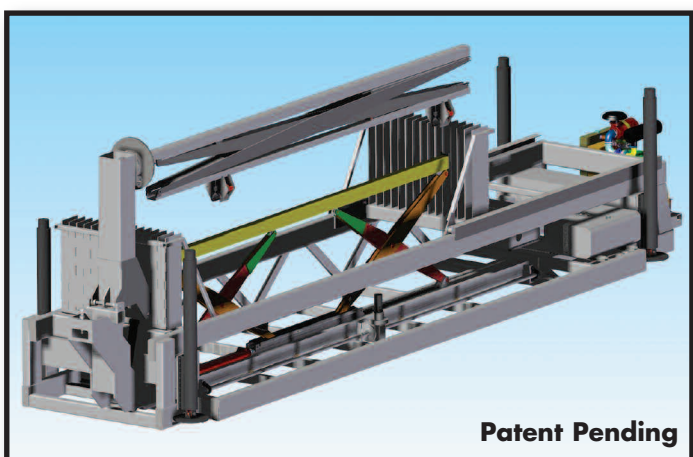

Versatile System – Works With Any Rig

# REMOTE ROD HANDLING SYSTEM

### Now Taking Orders!

Laibe Corp. continues to lead the way with new products and industry standard-setting innovation with their new Laibe Corporation Remote Rod Handling System (LC-RRHS).

Lightweight (21,800 lbs. empty) and versatile, the LC-RRHS can handle both 20' and 30' drill rod in 3 1/2" and 4 1/2" diameter with capacities from 2,000 feet up to 5,040 feet.

#### Holds:

3,360' of 20' x 3 1/2" rod

5,040' of 30' x 3 1/2" rod

or

2,000' of 20' x 4 1/2" rod

3,000' of 30' x 4 1/2" rod

Cradle drive system

Convertible between 20' or 30' drill rod