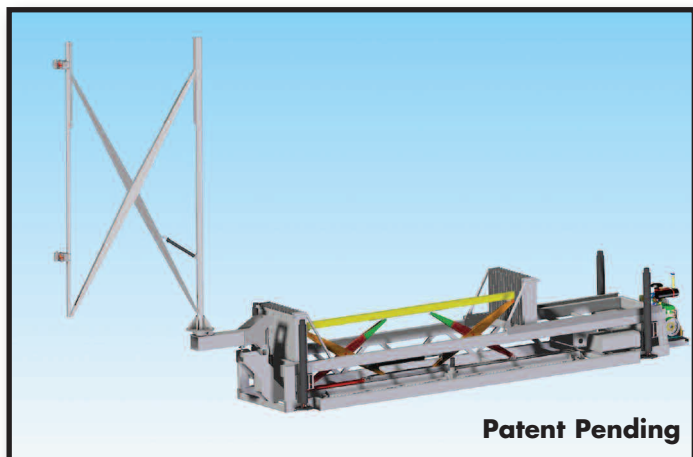

Versatile System – Works With Any Rig

# REMOTE ROD HANDLING SYSTEM

### Now Taking Orders!

Laibe Corp. continues to lead the way with new products and industry standard-setting innovation with their new Laibe Corporation Remote Rod Handling System (LC-RRHS).

Lightweight (21,800 lbs. empty) and versatile, the LC-RRHS can handle both 20' and 30' drill rod in 3 1/2" and 4 1/2" diameter with capacities from 2,000 feet up to 5,040 feet.

#### Holds:

3,360' of 20' x 3 1/2" rod

5,040' of 30' x 3 1/2" rod

or

2,000' of 20' x 4 1/2" rod

3,000' of 30' x 4 1/2" rod

Cradle drive system

Convertible between 20' or 30' drill rod