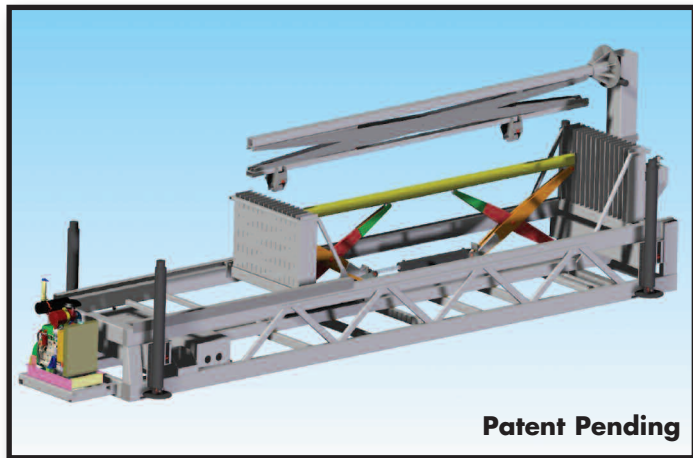

Versatile System – Works With Any Rig

# REMOTE ROD HANDLING SYSTEM

### Now Taking Orders!

Laibe Corp. continues to lead the way with new products and industry standard-setting innovation with their new Laibe Corporation Remote Rod Handling System (LC-RRHS).

Lightweight (21,800 lbs. empty) and versatile, the LC-RRHS can handle both 20' and 30' drill rod in 3 1/2" and 4 1/2" diameter with capacities from 2,000 feet up to 5,040 feet.

#### Holds:

3,360' of 20' x 3 1/2" rod

5,040' of 30' x 3 1/2" rod

or

2,000' of 20' x 4 1/2" rod

3,000' of 30' x 4 1/2" rod

Cradle drive system

Convertible between 20' or 30' drill rod